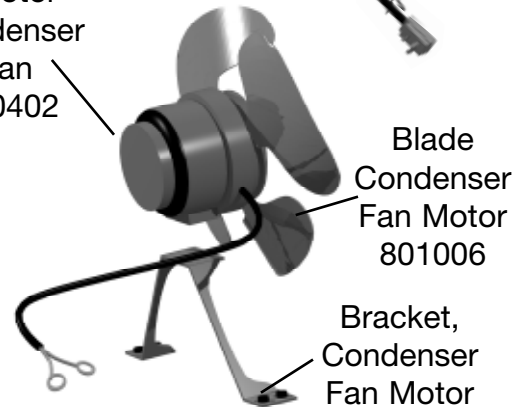

Compressors

1/2 H.P. 115v 60hz

* Recommended Spare Parts