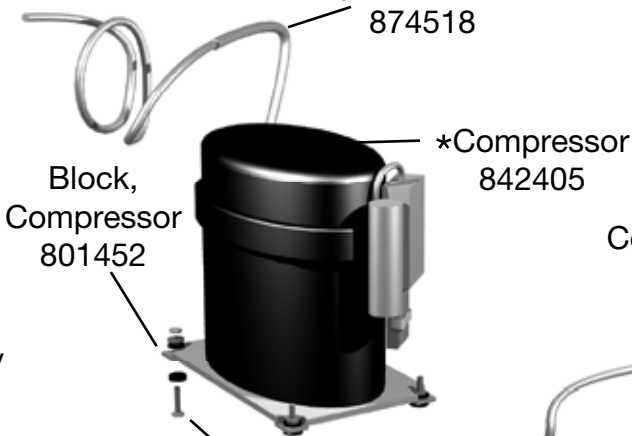

Compressors

1/2 H.P. 115v 60hz

* Recommended Spare Parts