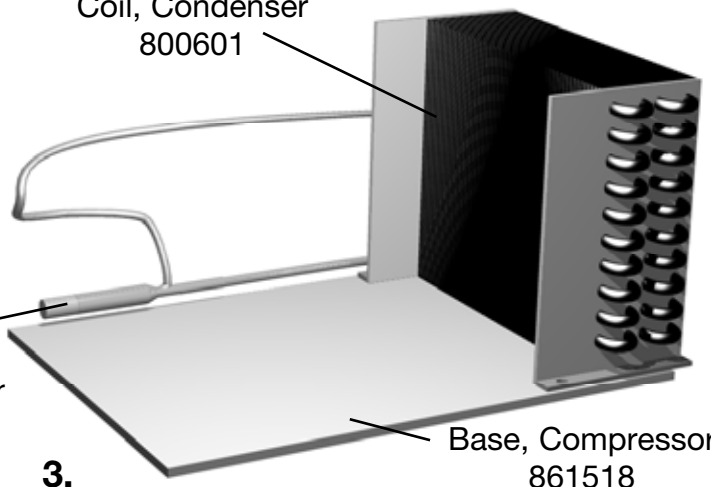

Compressors

1/2 H.P. 115v 60hz

* Recommended Spare Parts