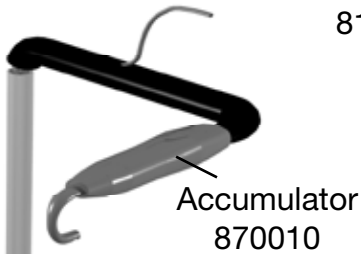

Compressors

1/2 H.P. 115v 60hz

* Recommended Spare Parts