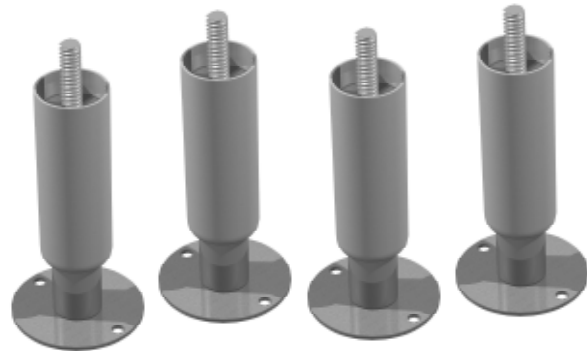

FAX: 636-272-9471

* At times changes and/or corrections may have been made to this parts manual after publication.
Please consult our Parts Department at 1-800-424-8783 for verification.

Castors, Legs & Levelers

Castors Stemmed 2 1/2"
Silver Housing - Set of 6
830281

Castors (Stemmed) 5"
Set of 6
830283

Legs Stemmed
Standard - Set of 6
6", 1/2" diameter stem
872029

Leg, Seismec - Set of 6
6", 1/2" diameter stem
880349