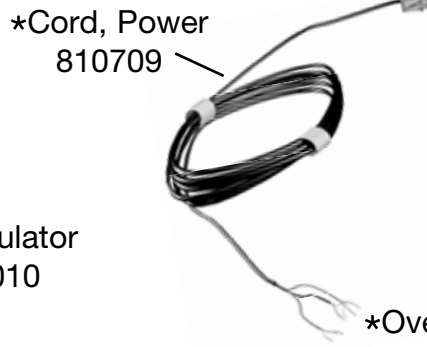

Compressors

1/2 H.P. 115v 60hz

* Recommended Spare Parts