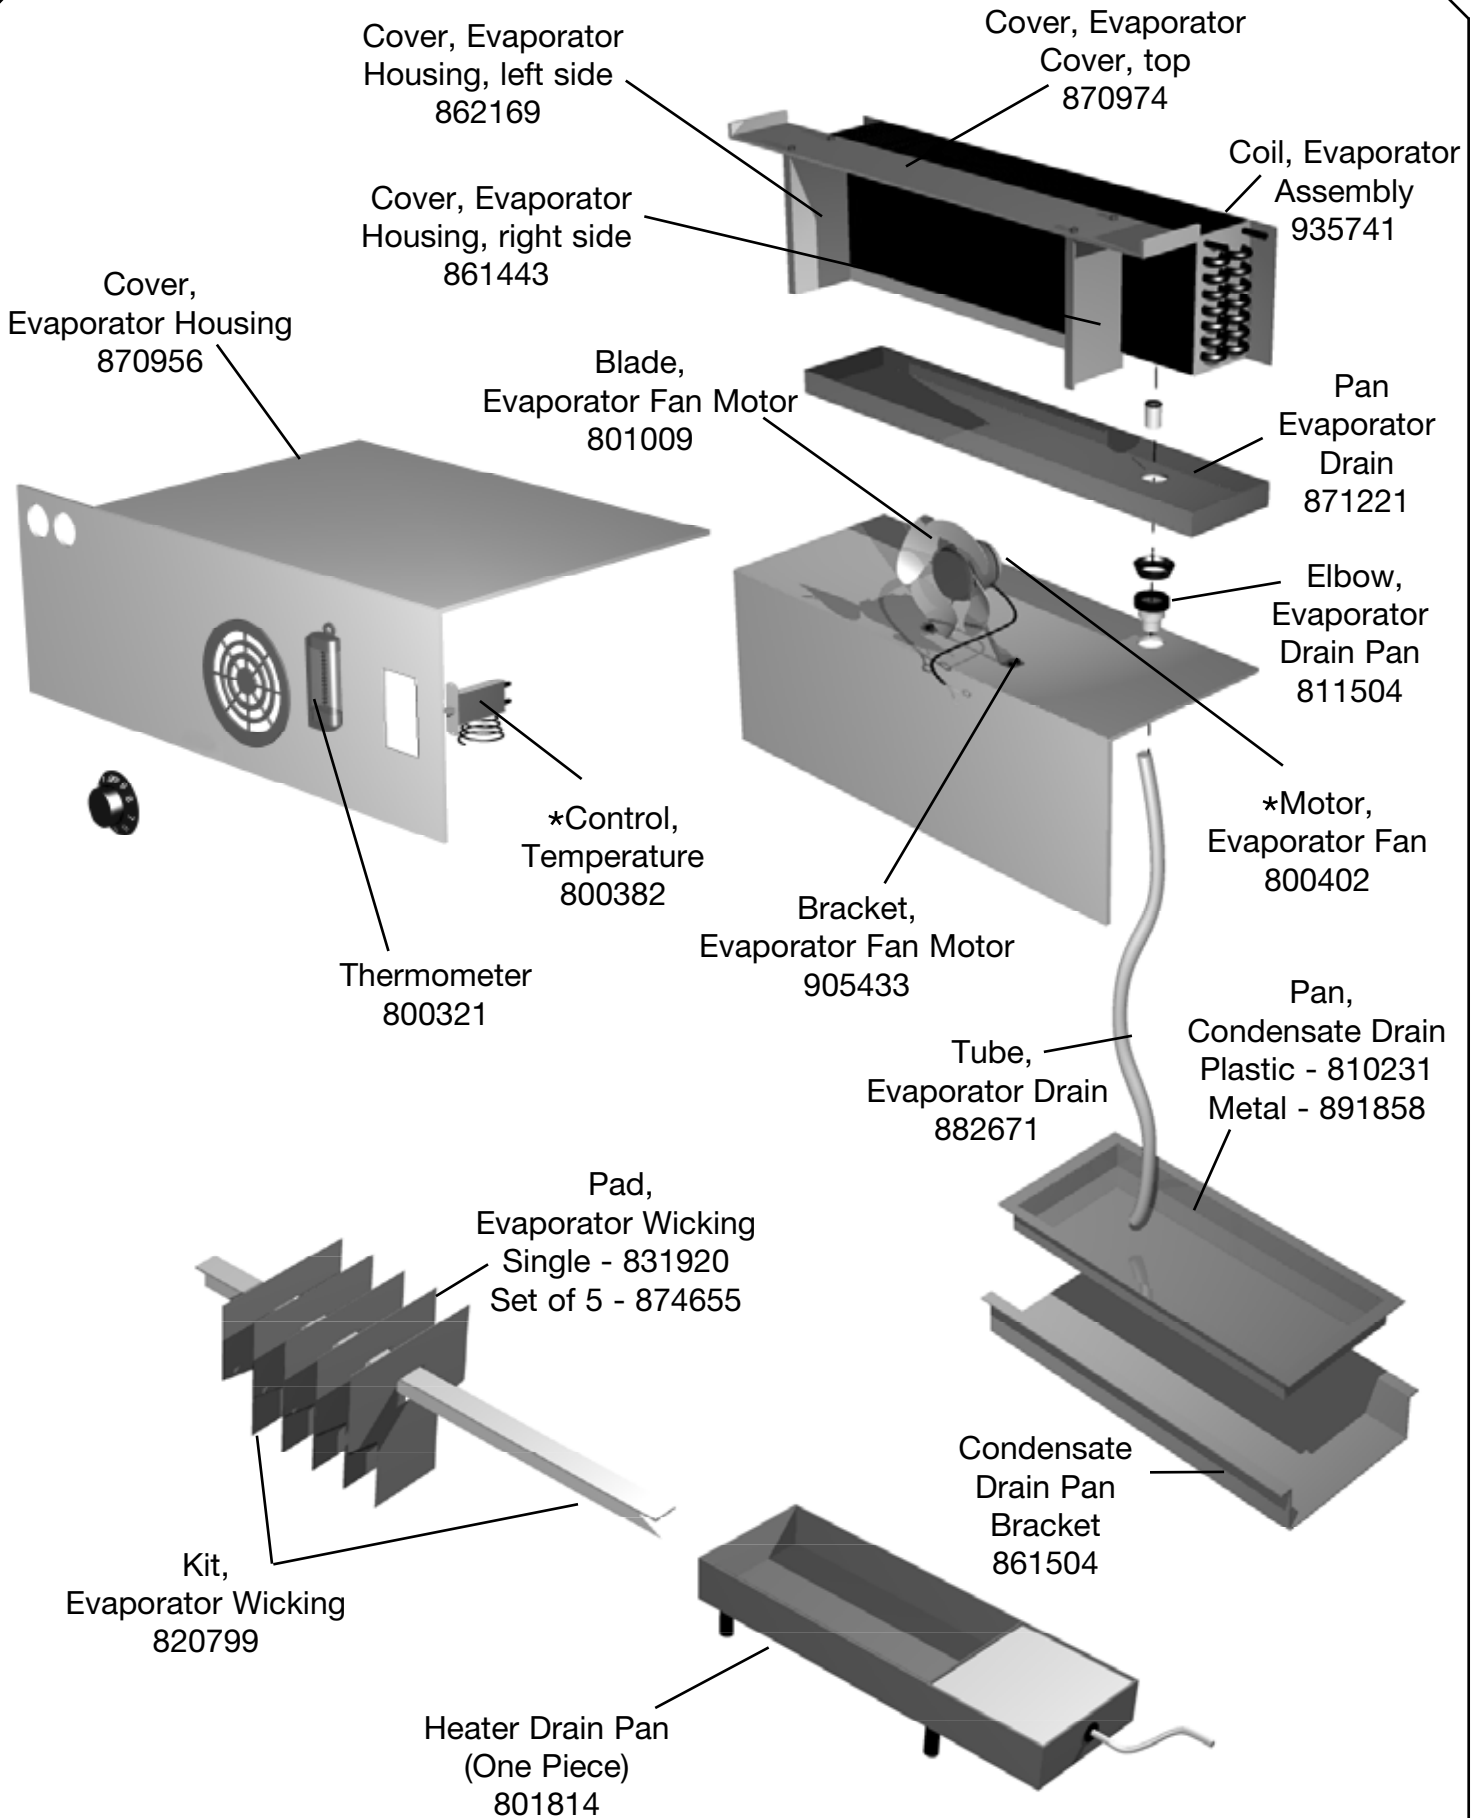

Includes perimeter plastic and stainless that surrounds the door opening.
Located on the cabinet. 8 piece kit.

936600

Kit, Door Hinge (Bottom)

Mullion Plastic 916899

* Recommended Spare Parts

Evaporator Parts