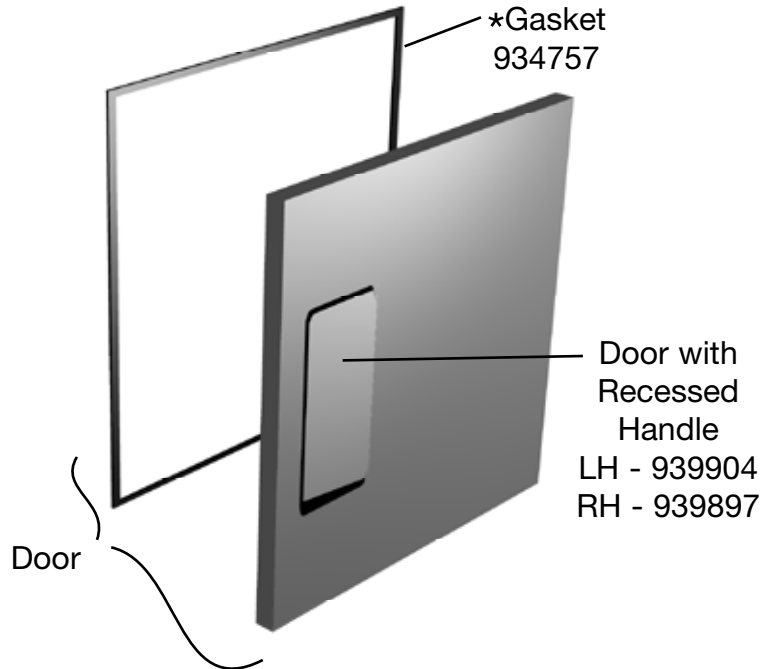

Castors Stemmed 2 1/2"
Silver Housing - Set of 6
830281

Castors (Stemmed) 5"
Set of 6
830283

Legs Stemmed
Standard - Set of 6
6", 1/2" diameter stem
872029

Leg, Seismec - Set of 6
6", 1/2" diameter stem
880349

Compressors

1/2 H.P. 115v 60hz

* Recommended Spare Parts

Countertop and Lid Parts

* Recommended Spare Parts

Door Parts

Kit, Door Hinge (Top)

*Kit, Door Gasket Base Plastic & Stainless

Includes perimeter plastic and stainless that surrounds the door opening.
Located on the cabinet. 8 piece kit.

936600

Kit, Door Hinge (Bottom)

Mullion Plastic 916899

* Recommended Spare Parts

Evaporator Parts