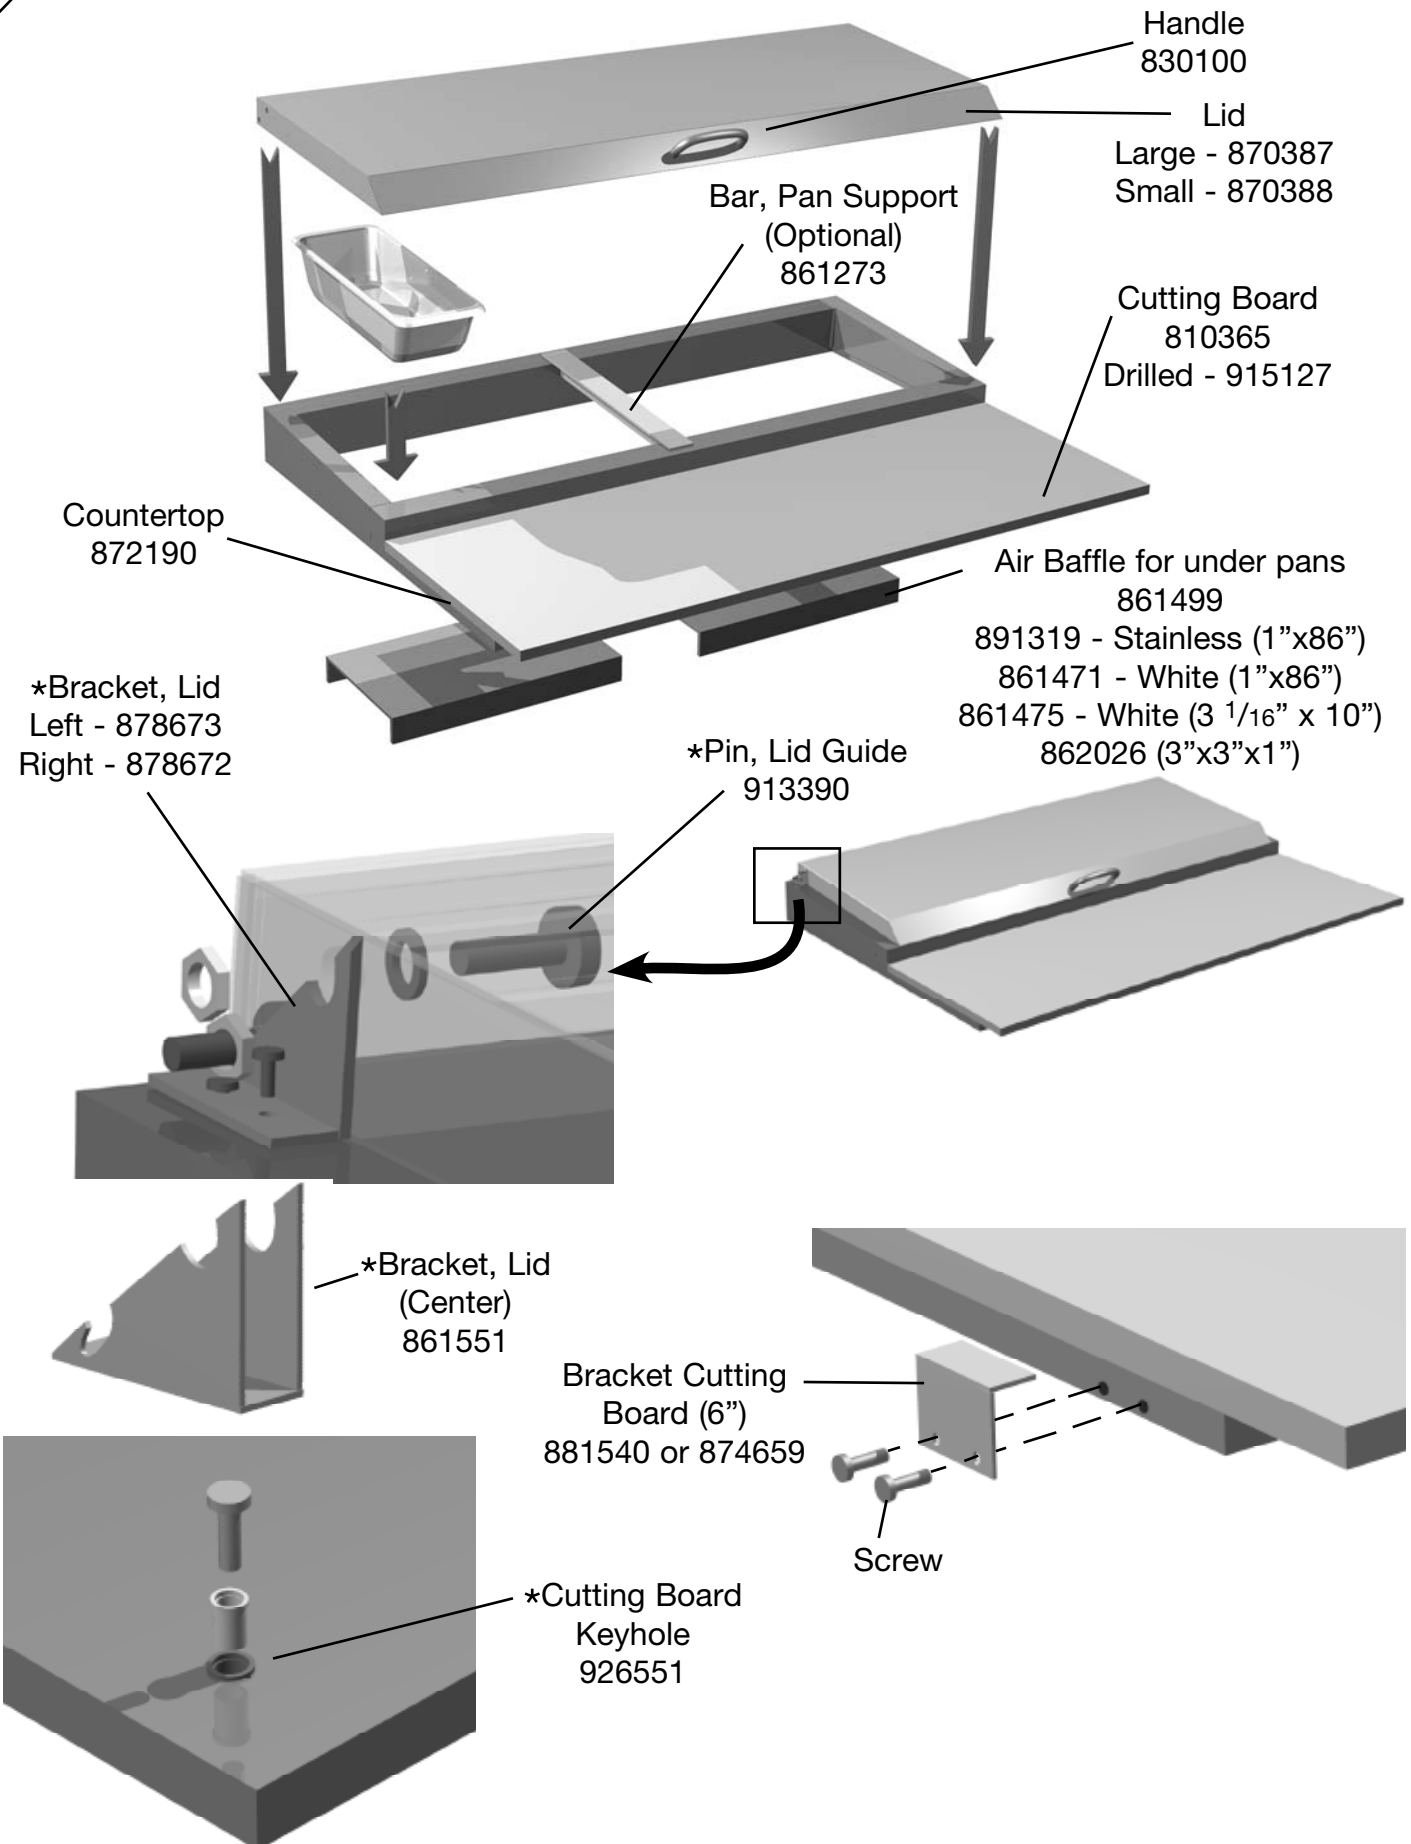

Countertop and Lid Parts

* Recommended Spare Parts