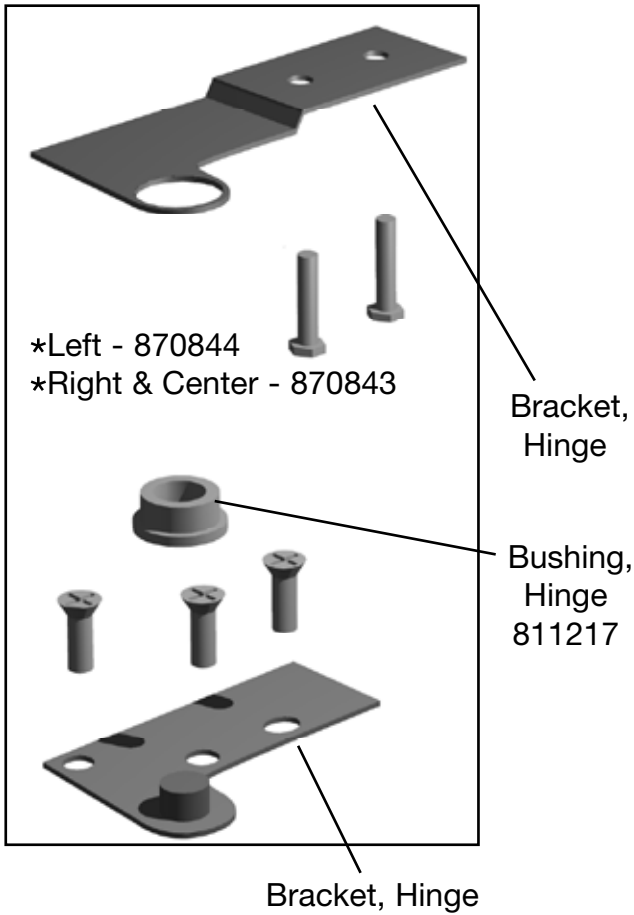

Castors Stemmed 2 1/2"
Silver Housing - Set of 6
830281

Castors (Stemmed) 5"
Set of 6
830283

Legs Stemmed
Standard - Set of 6
6", 1/2" diameter stem
872029

Leg, Seismec - Set of 6
6", 1/2" diameter stem
880349

Compressors

1/2 H.P. 115v 60hz

* Recommended Spare Parts

Countertop and Lid Parts

* Recommended Spare Parts

Door Parts

Kit, Door Hinge (Top)

*Kit, Door Gasket Base Plastic & Stainless

Includes perimeter plastic and stainless that surrounds the door opening.
Located on the cabinet. 8 piece kit.

936600

Kit, Door Hinge (Bottom)

Mullion Plastic 916899

* Recommended Spare Parts

Evaporator Parts

* Recommended Spare Parts

Grill Parts and Shelf Parts

*Shelf Clip
831600

Shelf Standard,
white
862179

TPP interior

Shelf,
White Wire
Right - 871776
Left - 874002
Center - 874003

Grill Assembly,
Back
874212

Grill Assembly, Front
without hole for exterior
thermometer - 907709
with hole for exterior
thermometer - 907708