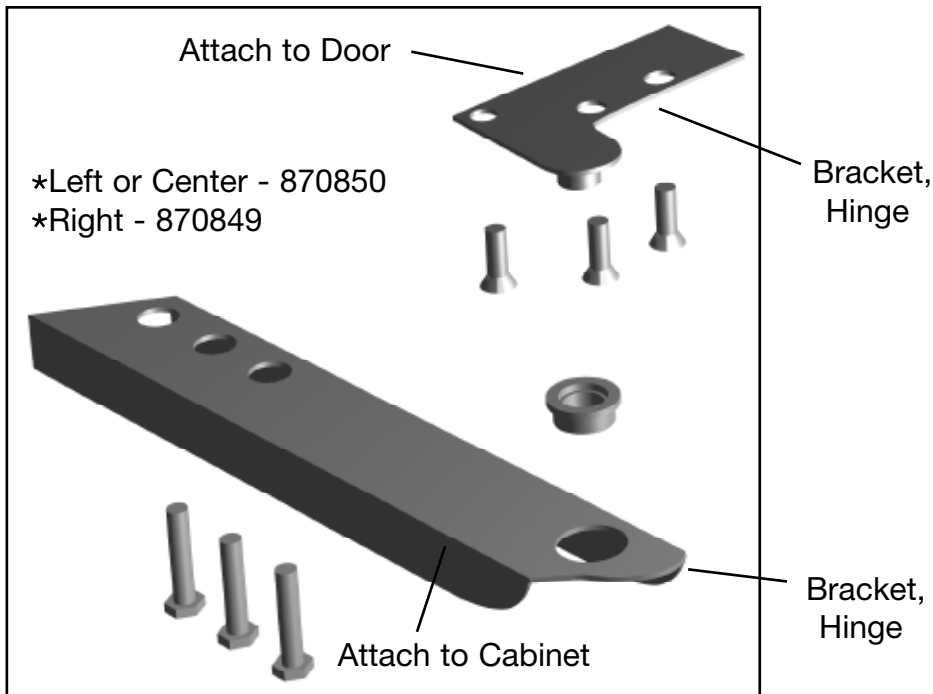

Compressors

1/2 H.P. 115v 60hz

* Recommended Spare Parts

Countertop and Lid Parts

* Recommended Spare Parts

Door Parts

Kit, Door Hinge (Top)

*Kit, Door Gasket Base Plastic & Stainless

Includes perimeter plastic and stainless that surrounds the door opening.
Located on the cabinet. 8 piece kit.

936600

Kit, Door Hinge (Bottom)

Mullion Plastic 916899

* Recommended Spare Parts

Evaporator Parts