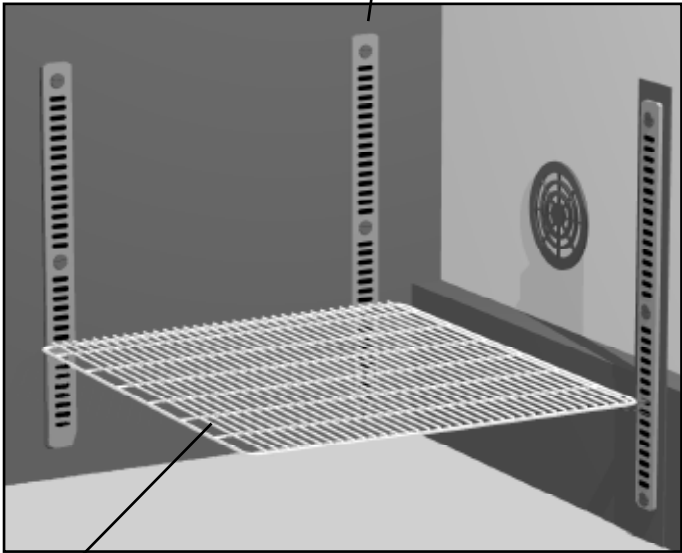

Grill Parts and Shelf Parts

*Shelf Clip
831600

Shelf Standard,
white
862179

TPP interior

Shelf,
White Wire
Right - 871776
Left - 874002
Center - 874003

Grill Assembly,
Back
874212

Grill Assembly, Front
without hole for exterior
thermometer - 907709
with hole for exterior
thermometer - 907708