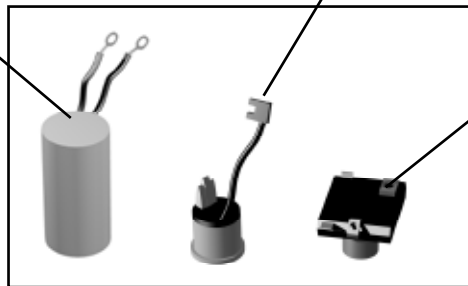

Compressors

1/2 H.P. 115v 60hz

* Recommended Spare Parts