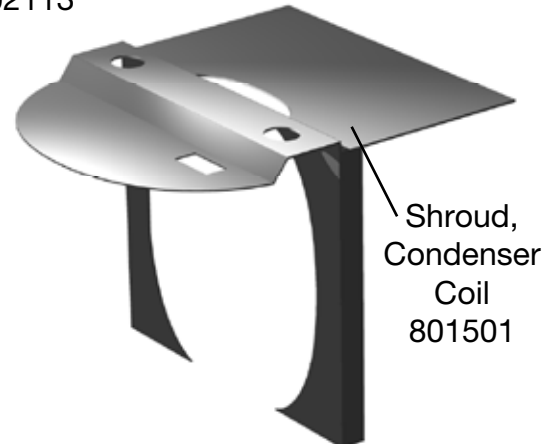

Compressors

1/2 H.P. 115v 60hz

* Recommended Spare Parts